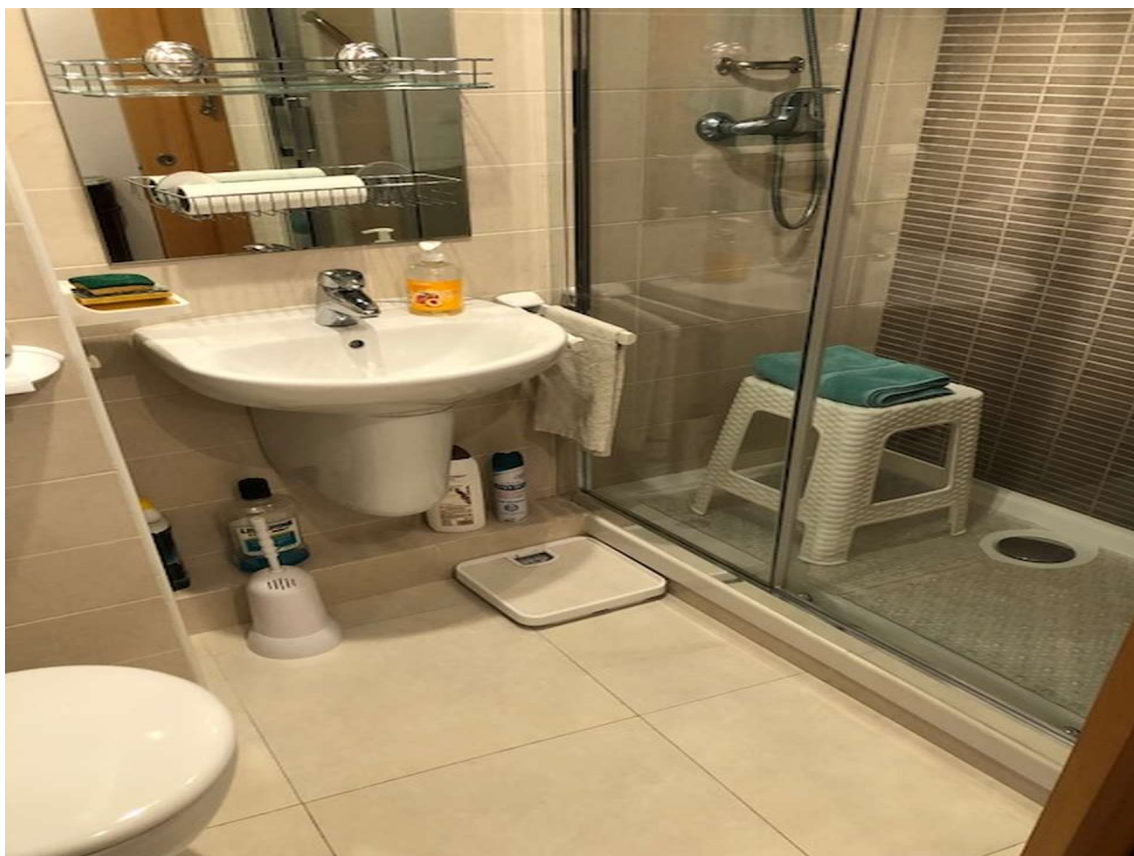

GIRONA

Migdia, 50, baixos - 17002

Telèfon: 972 22 61 60

e-mail: info@administracionsgirona.cat

registre d'agents immobiliaris
de Catalunya aicat11374

COLERA

Parc Tramuntana, 5 baixos - 17496

Telèfon: 972 38 92 30

e-mail: colera@administracionsgirona.cat

www.administracionsgirona.cat