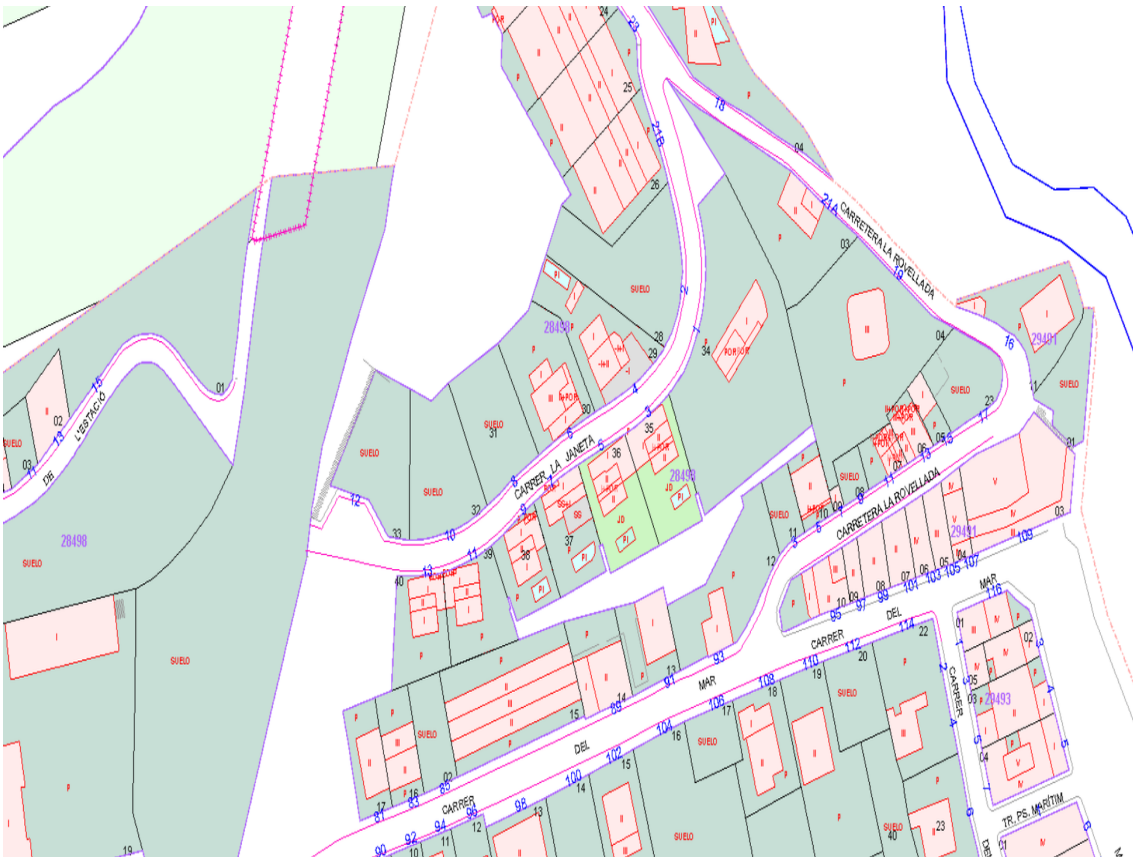

GIRONA

Migdia, 50, baixos - 17002

Telèfon: 972 22 61 60

e-mail: info@administracionsgirona.cat

registre d'agents immobiliaris
de Catalunya aicat11374

COLERA

Parc Tramuntana, 5 baixos - 17496

Telèfon: 972 38 92 30

e-mail: colera@administracionsgirona.cat

www.administracionsgirona.cat